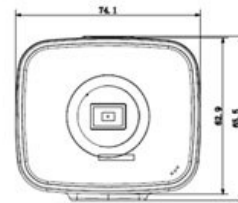

CP- UNC-BE20-MD**2 MP Full HD WDR IP Box Camera****Main Features**

- 1/2.7" 2Megapixel PS CMOS Image Sensor
- H.264 & MJPEG dual-stream encoding
- Max 25/30fps@1080P(1920×1080)
- WDR(120dB), Day/Night(ICR), 3D-DNR, AWB, AGC, BLC
- C/CS Mount Lens
- Supports PoE, Micro SD Card
- Mobile Software: iCMOB, gCMOB, wCMOB
- CMS Software: KVMS Pro, vOptimus Pro

CP-UNC-BE20-MD

2 MP Full HD WDR IP Box Camera

Feature

Image Sensor
Effective Pixels
Minimum Illumination
Shutter Speed
White Balance
Gain Control(AGC)
Lens
Back Light Compensation
Video Compression
S/N Ratio
Video Streaming
Video Output
Resolution
Motion detection
Privacy Mask
ICR
ROI
Audio Input
Audio Output
Audio Compression
Alarm IN
Alarm Out

Protocol

Smart Detection
Ethernet
User Account
Smart Phone
Micro SD
Special Features

Specification

1/2.7" 2 Megapixel CMOS
1920(H) x 1080(V), 2 Megapixels
0.01Lux/F1.2(Color), 0.001Lux/F1.2(B/W)
Auto/Manual, 1/3(4)~1/100000s
Auto/Manual
Auto/Manual
C/CS Mount Lens
BLC / HLC / WDR(120dB)
H.264/H.264H/H.264B/MJPEG
More than 50 dB
Main Stream:1080P/720P(1 ~ 25/30fps), Sub Stream: D1/CIF(1 ~ 25/30fps), Third Stream: 720P(1-13/4fps)
1 channel BNC (1.0Vp-p, 75Ω)
1080P(1920×1080)/720P(1280×720)/D1(704×576)/CIF(352×288)
Support
Up to 4 areas
Auto(ICR)/Color/B/W
Up to 4 areas
1 Ch.
1 Ch.
G.711a/ G.711u/ AAC
2 Ch.
1 Ch.

Specification

-30°C~+60°C, Less than 90% RH
DC12V, PoE(802.3af)
Max 10W (ABF & ICR on)
CE, FCC and RoHS
74.1mm × 65.5mm × 135.4mm
0.3kg