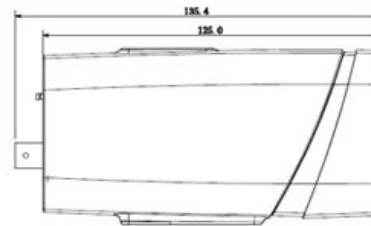

CP- UNC-BE20-MD**2 MP Full HD WDR IP Box Camera****Main Features**

- 1/2.7" 2Megapixel PS CMOS Image Sensor
- H.264 & MJPEG dual-stream encoding
- Max 25/30fps@1080P(1920×1080)
- WDR(120dB), Day/Night(ICR), 3D-DNR, AWB, AGC, BLC
- C/CS Mount Lens
- Supports PoE, Micro SD Card
- Mobile Software: iCMOB, gCMOB, wCMOB
- CMS Software: KVMS Pro, vOptimus Pro

Protocol

Smart Detection
Ethernet
User Account
Smart Phone
Micro SD
Special Features

Specification

1/2.7" 2 Megapixel CMOS
1920(H) x 1080(V), 2 Megapixels
0.01Lux/F1.2(Color), 0.001Lux/F1.2(B/W)
Auto/Manual, 1/3(4)~1/100000s
Auto/Manual
Auto/Manual
C/CS Mount Lens
BLC / HLC / WDR(120dB)
H.264/H.264H/H.264B/MJPEG
More than 50 dB
Main Stream:1080P/720P(1 ~ 25/30fps), Sub Stream: D1/CIF(1 ~ 25/30fps), Third Stream: 720P(1-13/4fps)
1 channel BNC (1.0Vp-p, 75Ω)
1080P(1920×1080)/720P(1280×720)/D1(704×576)/CIF(352×288)
Support
Up to 4 areas
Auto(ICR)/Color/B/W
Up to 4 areas
1 Ch.
1 Ch.
G.711a/ G.711u/ AAC
2 Ch.
1 Ch.

Specification

-30°C~+60°C, Less than 90% RH
DC12V, PoE(802.3af)
Max 10W (ABF & ICR on)
CE, FCC and RoHS
74.1mm × 65.5mm × 135.4mm
0.3kg